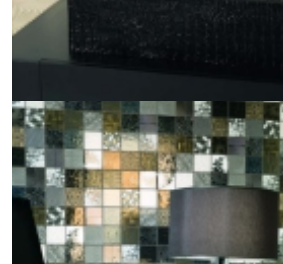

Dune, Eureka!
umývadlo
Reptil Negro, 50x45 cm - 588,72 €/ks
Dune, Megalos
Medusa, 15x60 cm - 53,40 €/ks

Dune, Emphasis
Tiffany Black, 28,1x28,1 cm - 38,30 €/ks